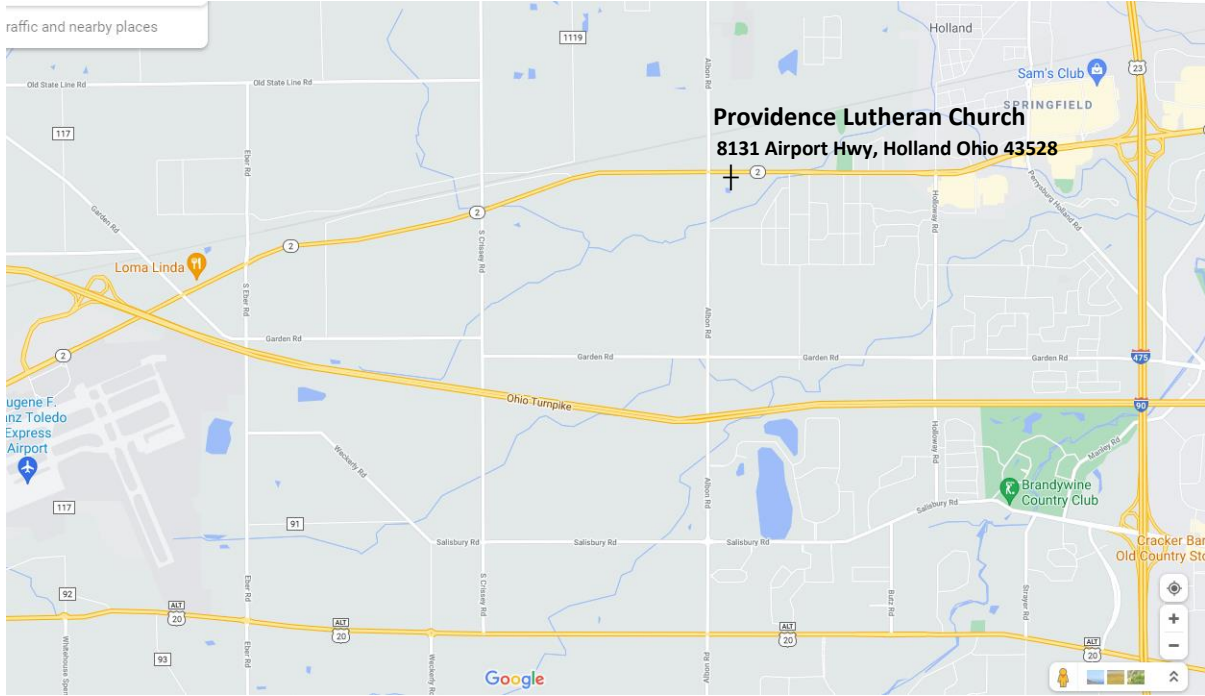

Venturing Crew and Troop 210 -- TOLEDO TRADE-O-REE!

WHEN: **December 3-4, 2021**   **Friday – Noon to 9pm**   **Saturday – 8am to 4pm**

WHERE: **Providence Lutheran Church**   **8131 Airport Highway**   **Holland, OH 43528**
from the North/South: exit US23/I-475 at St Rt 2 (Airport Hwy), west 2.5 miles to church
from Ohio Turnpike: use Exit 52 (St Rt 2/Airport Hwy), east 4.3 miles to church
(Please park in the lot on the east side of the church)

Toledo Express Airport is only 4 miles from the church – complimentary shuttle service from/to the airport.

Area Motel listing

Baymont Inn & Suites	10753 Airport Hwy.	Swanton, OH 43558	(419) 491-3369	(4.2 miles)
Courtyard by Marriott	1435 East Mall Drive	Holland, OH 43528	(419) 866-1001	(2.4 miles)
Quality Inn	1401 East Mall Drive	Holland, OH 43528	(419) 867-1144	(2.4 miles)
Country Inn & Suites	541 W. Dussel Drive	Maumee, OH 43537	(419) 893-8576	(5.1 miles)
Hampton Inn	1409 S. Reynolds Rd.	Maumee, OH 43537	(419) 893-1004	(5.3 miles)
Super 8	1390 Arrowhead Rd.	Maumee, OH 43537	(419) 897-3800	(5.0 miles)
Best Western	6425 Kit Lane	Maumee, OH 43537	(419) 865-9400	(4.6 miles)

These are the motels most convenient to Providence Lutheran Church.
There are lots of restaurants available on Airport Highway and the surrounding area.
Super easy access to US 23/I-475, the Ohio Turnpike and Toledo Express Airport.

For more information: Jim Whitehead Email: jcwscouter@sbcglobal.net H: 419-866-1195
Rick Stewart Email: rsseagle@frontier.com H: 815-895-5782