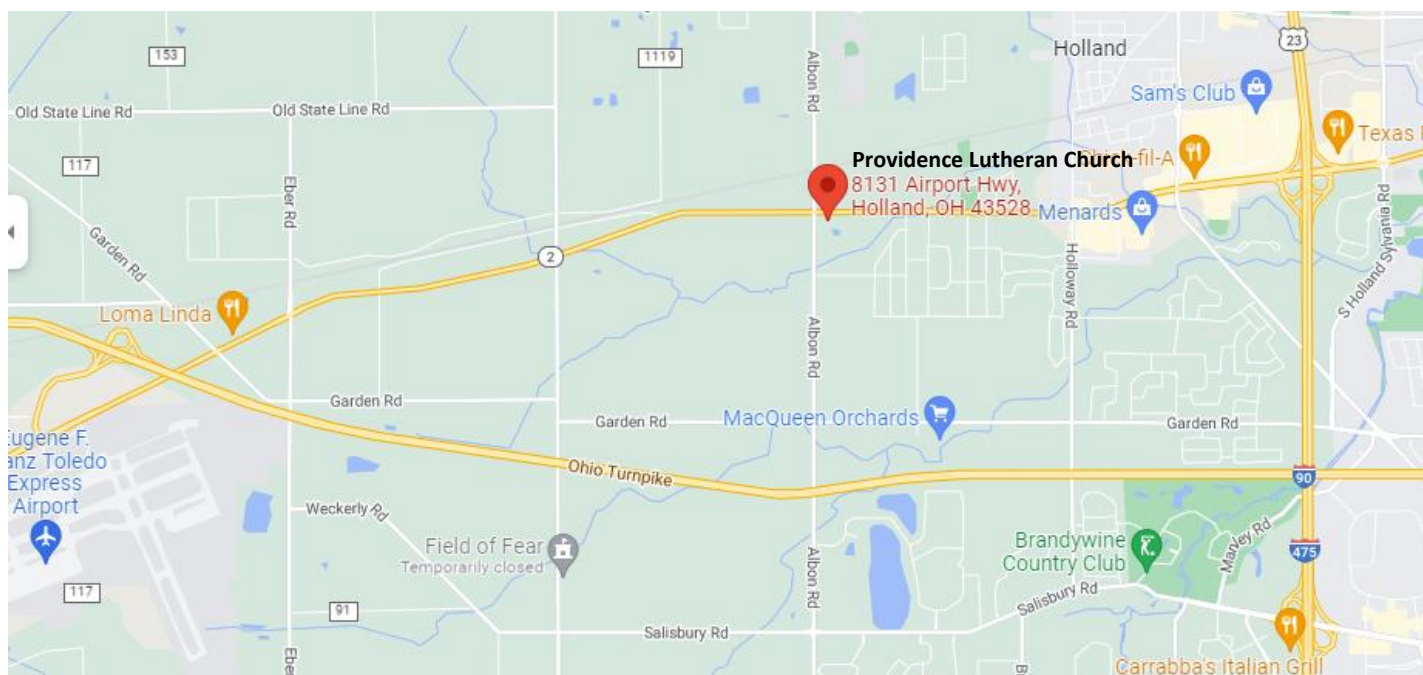

from Ohio Turnpike: use Exit 52 (St Rt 2/Airport Hwy), east 4.3 miles to church

(Please Park in the East lot)

Come out to BUY, SELL, and TRADE (or just BROWSE)
ADMISSION IS FREE TO ALL SCOUTS AND SCOUTERS!

rsseagle@frontier.com

Venturing Crew and Troop 210 -- TOLEDO TRADE-O-REE!

WHEN: December 2-3, 2022 Friday – Noon to 9pm Saturday – 8am to 4pm

WHERE: Providence Lutheran Church 8131 Airport Highway Holland, OH 43528
from the North/South: exit US23/I-475 at St Rt 2 (Airport Hwy), west 2.5 miles to church
from Ohio Turnpike: use Exit 52 (St Rt 2/Airport Hwy), east 4.3 miles to church
(Please park in the lot on the east side of the church)

Toledo Express Airport is only 4 miles from the church – complimentary shuttle service from/to the airport.

Area Motel listing

Baymont Inn & Suites	10753 Airport Hwy.	Swanton, OH 43558	(419) 491-3369	(4.2 miles)
Courtyard by Marriott	1435 East Mall Drive	Holland, OH 43528	(419) 866-1001	(2.4 miles)
Quality Inn	1401 East Mall Drive	Holland, OH 43528	(419) 867-1144	(2.4 miles)
Country Inn & Suites	541 W. Dussel Drive	Maumee, OH 43537	(419) 893-8576	(5.1 miles)
Hampton Inn	1409 S. Reynolds Rd.	Maumee, OH 43537	(419) 893-1004	(5.3 miles)
Super 8	1390 Arrowhead Rd.	Maumee, OH 43537	(419) 897-3800	(5.0 miles)
Best Western	6425 Kit Lane	Maumee, OH 43537	(419) 865-9400	(4.6 miles)

These are the motels most convenient to Providence Lutheran Church.

There are lots of restaurants available on Airport Highway and the surrounding area.

Super easy access to US 23/I-475, the Ohio Turnpike and Toledo Express Airport.